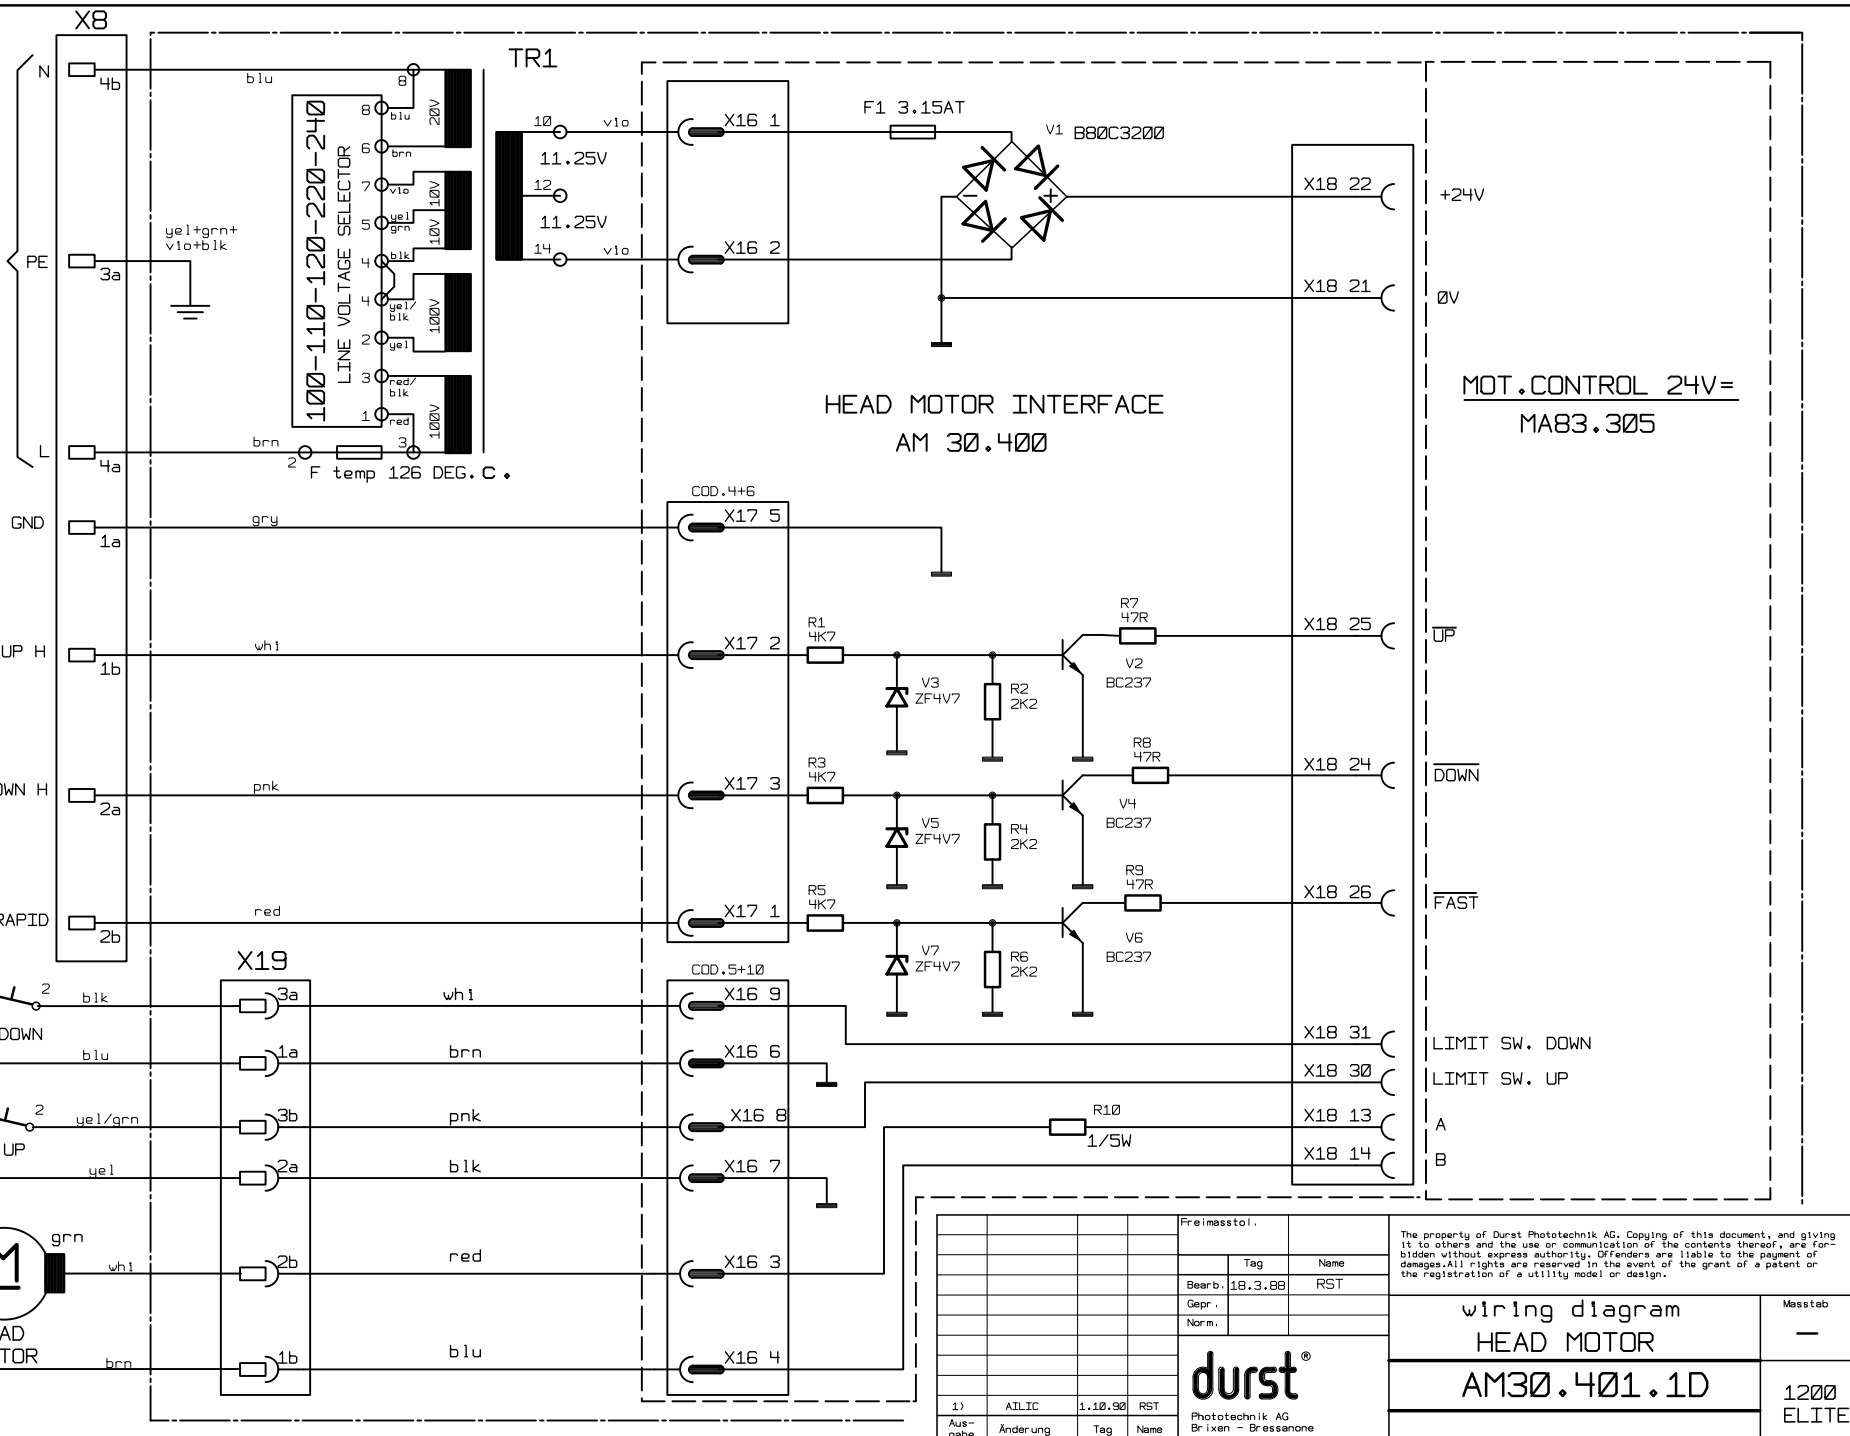

ON AILIC VERSION

Line connection with separate cable (not connected on X8)

MOT. CONTROL 24V =
MA83.305

UP
DOWN
FAST
LIMIT SW. DOWN
LIMIT SW. UP
A
B

Freiweisstol.				The property of Durst Phototechnik AG. Copying of this document, and giving it to others and the use or communication of the contents thereof, are forbidden without express authority. Offenders are liable to the payment of damages. All rights are reserved in the event of a patent or the registration of a utility model or design.	
	Tag	Name		Messtab	
	Bearb. 18.3.88	RST		-	
	Gepr.			wiring diagram	
	Norm.			HEAD MOTOR	
				AM30.401.1D	
				1200	
				ELITE	
1)	AILIC	1.18.90	RST	Phototechnik AG	
Ausgabe	Änderung	Tag	Name	Brixen - Bressanone	